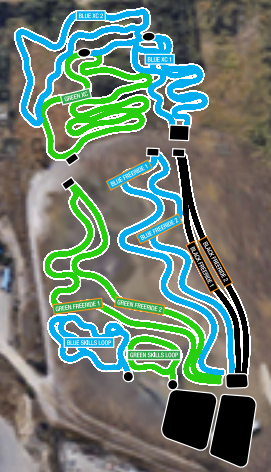

**Legend:**

- ◆ Lazer Fade
- ◆ Haircut Rabbit
- Safari
- Double Jeopardy
- Dragon Slayer
- Squirrely Dan
- Panda-Monium
- Toad's Salami
- Muscle Hamster

**JUMP SKILLS REQUIRED:** ● (Green), ■ (Blue), ◆ (Black)

**TRAILS LISTED ABOVE ARE RANKED IN ORDER OF DIFFICULTY**  
Freeride trails contain machine-cut and man-made features like dirt jumps, boxes, gaps, narrow surfaces, wall rides and berms.

**TRAIL PROGRESSION**

**FREERIDE** → **TECHNICAL**

Technical trails embrace the rugged shape and terrain of the mountain and contain technical obstacles and starts such as rocks, roots, logs and drops. Technical trails also contain Freeride features.

**TRAILS LISTED BELOW ARE RANKED IN ORDER OF DIFFICULTY**

- Gromville
- ▲ Strawberry Shortcake (up track)
- Tender Vittles
- BBQ Jello

**New to Mountain Biking or want to improve?**

Register in one of our Spring Mountain Bike Programs.